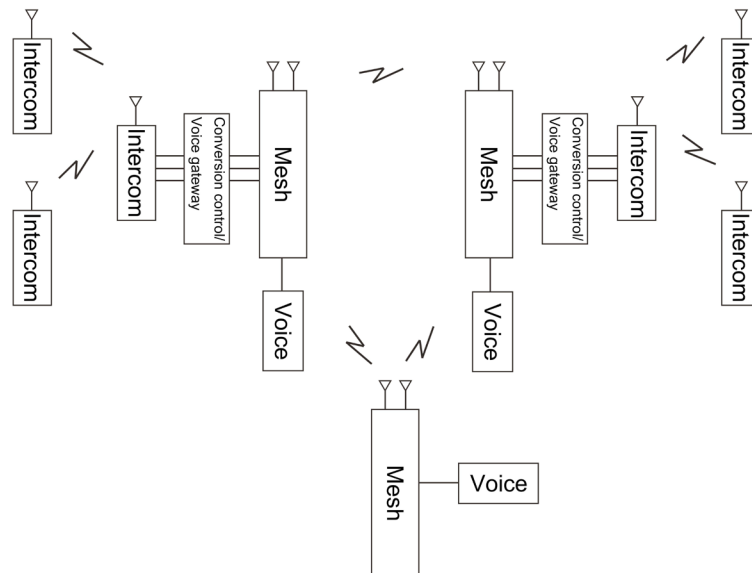

Mesh Wide-band And Narrow-band Intercom Radio

Mesh wide-band and narrow-band intercom radio integrated radio, through audio conversion, transceiver mutual control or voice gateway, realizes the interconnection between different intercom equipment, such as narrowband intercom system(push to talk over), and Mesh ad hoc network.

Real figure

Schematic

Features:

- MimoMesh/SmartMesh/NBMesh series mesh radio, built-in conversion module or voice gateway
- Can interconnect with all different frequency bands (HF/VHF/UHF, etc.), different technologies (analog/digital/trunking), different standards (DMR/PDT/ public network, etc.), different manufacturers of walkie-talkies(PTT)/ vehicle-based/repeater and other narrowband voice intercom devices
- One-point interconnection, all mesh radios and corresponding intercom systems, intercom (push to talk over each other)
- Multi-point interconnection, multi-area narrowband intercom system, through Mesh ad hoc network, networking intercom (push to talk over each other)